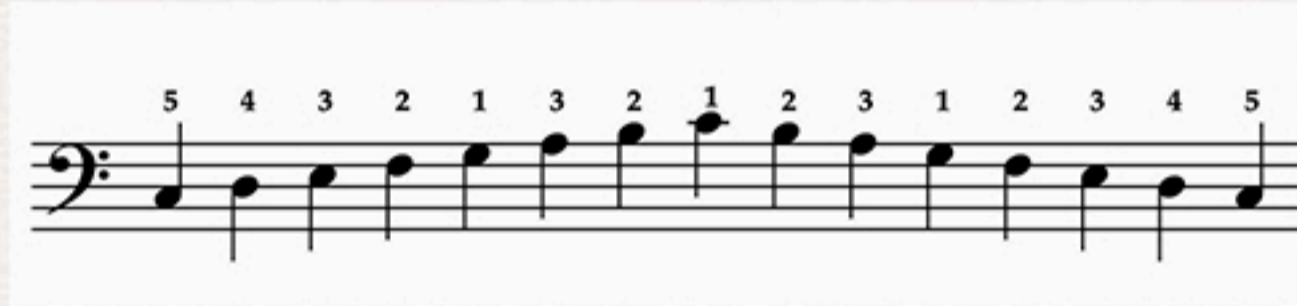

Learn Piano with Ben

Lesson 5 Exercise

Right Hand C major scale

Left Hand C major scale

Lesson 5 Piece

This means "walking pace"

Andante

Piano

legato

mp

This means "quite quiet"

Pno.

Treble Clef Notes